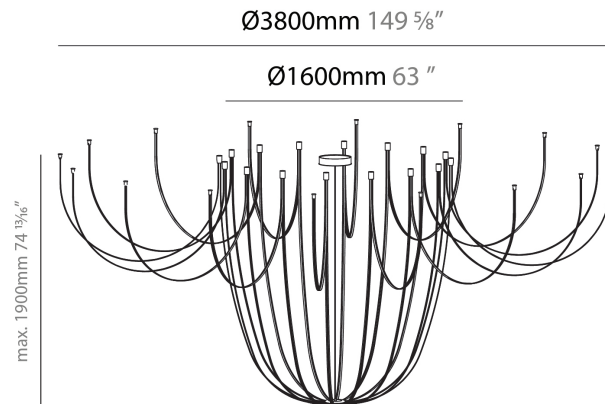

LOOP SUSPENSION

A300249-

base number _____
LED _____
Dimming _____

1. To build a product code in our configurator select the specify button on the base model # product page
2. To build a manual product code on this datasheet choose from the options listed below in blue font and add the suffix to the base model #

GENERAL

Series: Loop _____
Brand: Prolicht _____
Division: Architectural _____
Mounting Type: Suspension _____
Mounting Location: Ceiling _____
Subcategory: Pendant _____

PHYSICAL

Shape: Abstract _____
Diameter (mm): 3800 _____
Diameter (in): 149 ⁵/₈ _____
Height (mm): 1900 _____
Height (in): 74 ¹³/₁₆ _____
Light Distribution: Direct _____
Weight (kg): 7.808 _____
Fixture Material: PVC _____

ELECTRICAL

Lamp Type: LED _____
Input Wattage (W): 160 _____
Total Output Wattage (W): 145.4 _____
[Dimming: Non-Dimmable / 0-10V Dimming](#) _____
Driver Included: No _____
Driver Location: Remote _____
Driver Type: Constant Voltage - Universal _____
Driver Class: Class 2 _____
Input Voltage (V): 120 - 277 _____

LED

Color Temperature (°K): 2700 _____
Max. Delivered Lumen (lm): 16960 _____
Nominal Lumen (lm): 16960 _____
CRI: >90 CRI _____
Lamp Life (hrs): 80000 _____

OPTICAL

Beam Angle: 114 _____
Adjustability: Fixed _____

RATINGS AND CERTIFICATIONS

Certified By: CSA Certified to UL and CSA Standards _____
IP rating: IP00 _____