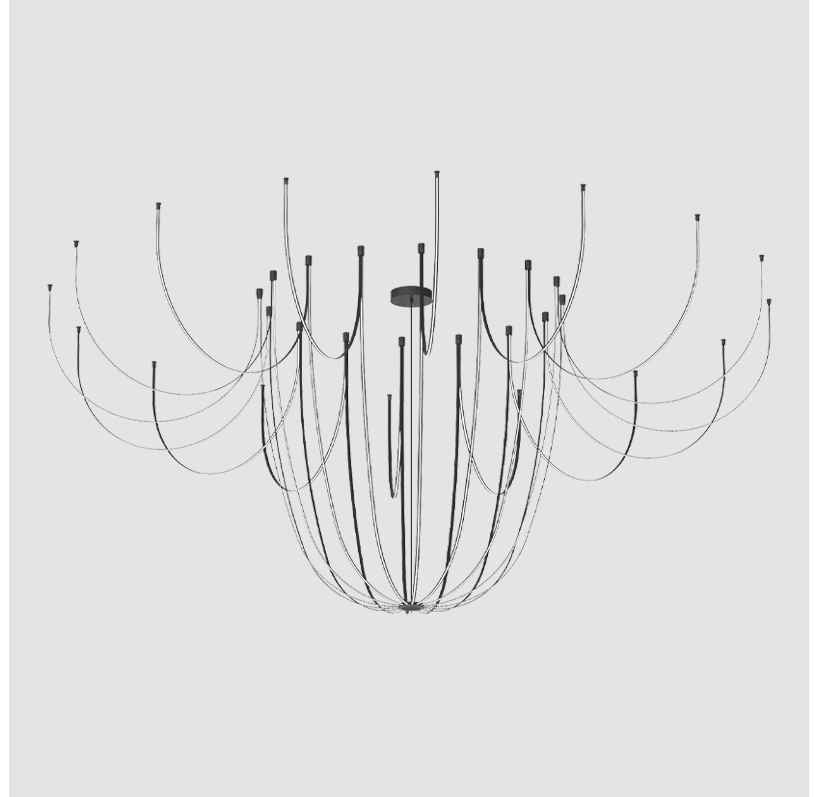

LOOP SUSPENSION

A300249-

base number _____
LED _____
Dimming _____

1. To build a product code in our configurator select the specify button on the base model # product page
2. To build a manual product code on this datasheet choose from the options listed below in blue font and add the suffix to the base model #

GENERAL

Series: Loop _____
Brand: Prolicht _____
Division: Architectural _____
Mounting Type: Suspension _____
Mounting Location: Ceiling _____
Subcategory: Pendant _____

PHYSICAL

Shape: Abstract _____
Diameter (mm): 3800 _____
Diameter (in): 149 ⁵/₈ _____
Height (mm): 1900 _____
Height (in): 74 ¹³/₁₆ _____
Light Distribution: Direct _____
Weight (kg): 7.808 _____
Fixture Material: PVC _____

ELECTRICAL

Lamp Type: LED _____
Input Wattage (W): 160 _____
Total Output Wattage (W): 145.4 _____
[Dimming: Non-Dimmable / 0-10V Dimming](#) _____
Driver Included: No _____
Driver Location: Remote _____
Driver Type: Constant Voltage - Universal _____
Driver Class: Class 2 _____
Input Voltage (V): 120 - 277 _____

LED

Color Temperature (°K): 2700 _____
Max. Delivered Lumen (lm): 16960 _____
Nominal Lumen (lm): 16960 _____
CRI: >90 CRI _____
Lamp Life (hrs): 80000 _____

OPTICAL

Beam Angle: 114 _____
Adjustability: Fixed _____

RATINGS AND CERTIFICATIONS

Certified By: CSA Certified to UL and CSA Standards _____
IP rating: IP00 _____