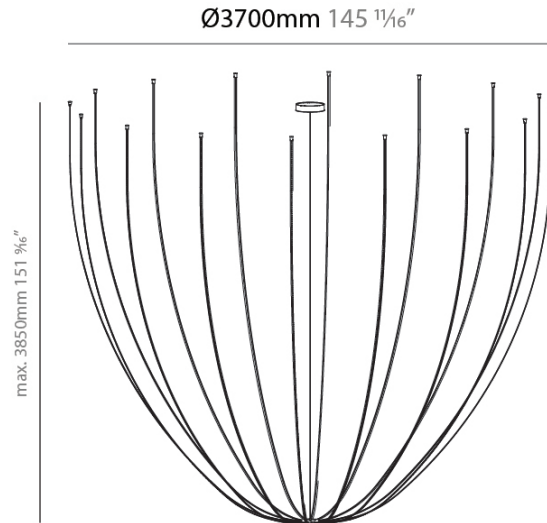

LOOP SUSPENSION

A300251-

base number _____ LED
Dimming _____

1. To build a product code in our configurator select the specify button on the base model # product page
2. To build a manual product code on this datasheet choose from the options listed below in blue font and add the suffix to the base model #

GENERAL

Series: Loop _____
Brand: Prolicht _____
Division: Architectural _____
Mounting Type: Suspension _____
Mounting Location: Ceiling _____
Subcategory: Pendant _____

PHYSICAL

Shape: Abstract _____
Diameter (mm): 3700 _____
Diameter (in): 145 ¹¹/₁₆ _____
Height (mm): 3850 _____
Height (in): 151 ⁹/₁₆ _____
Light Distribution: Direct _____
Weight (kg): 7.808 _____
Fixture Material: PVC _____

ELECTRICAL

Lamp Type: LED _____
Input Wattage (W): 160 _____
Total Output Wattage (W): 145.4 _____
[Dimming: Non-Dimmable / 0-10V Dimming](#) _____
Driver Included: No _____
Driver Location: Remote _____
Driver Type: Constant Current - Universal _____
Driver Class: Class 2 _____
Input Voltage (V): 120 - 277 _____

LED

Color Temperature (°K): 2700 _____
Max. Delivered Lumen (lm): 16960 _____
Nominal Lumen (lm): 16960 _____
CRI: >90 CRI _____
Lamp Life (hrs): 80000 _____

OPTICAL

Beam Angle: 114 _____
Adjustability: Fixed _____

RATINGS AND CERTIFICATIONS

Certified By: CSA Certified to UL and CSA Standards _____
IP rating: IP00 _____