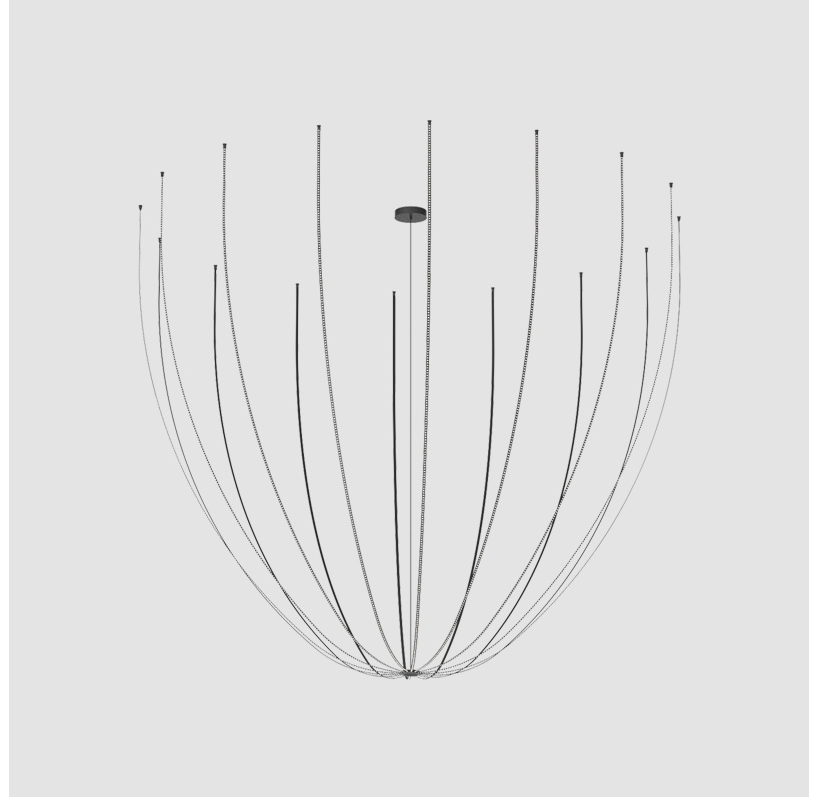

LOOP SUSPENSION

A300251-

base number _____ LED
Dimming _____

1. To build a product code in our configurator select the specify button on the base model # product page
2. To build a manual product code on this datasheet choose from the options listed below in blue font and add the suffix to the base model #

GENERAL

Series: Loop _____
Brand: Prolicht _____
Division: Architectural _____
Mounting Type: Suspension _____
Mounting Location: Ceiling _____
Subcategory: Pendant _____

PHYSICAL

Shape: Abstract _____
Diameter (mm): 3700 _____
Diameter (in): 145 ¹¹/₁₆ _____
Height (mm): 3850 _____
Height (in): 151 ⁹/₁₆ _____
Light Distribution: Direct _____
Weight (kg): 7.808 _____
Fixture Material: PVC _____

ELECTRICAL

Lamp Type: LED _____
Input Wattage (W): 160 _____
Total Output Wattage (W): 145.4 _____
[Dimming: Non-Dimmable / 0-10V Dimming](#) _____
Driver Included: No _____
Driver Location: Remote _____
Driver Type: Constant Current - Universal _____
Driver Class: Class 2 _____
Input Voltage (V): 120 - 277 _____

LED

Color Temperature (°K): 2700 _____
Max. Delivered Lumen (lm): 16960 _____
Nominal Lumen (lm): 16960 _____
CRI: >90 CRI _____
Lamp Life (hrs): 80000 _____

OPTICAL

Beam Angle: 114 _____
Adjustability: Fixed _____

RATINGS AND CERTIFICATIONS

Certified By: CSA Certified to UL and CSA Standards _____
IP rating: IP00 _____